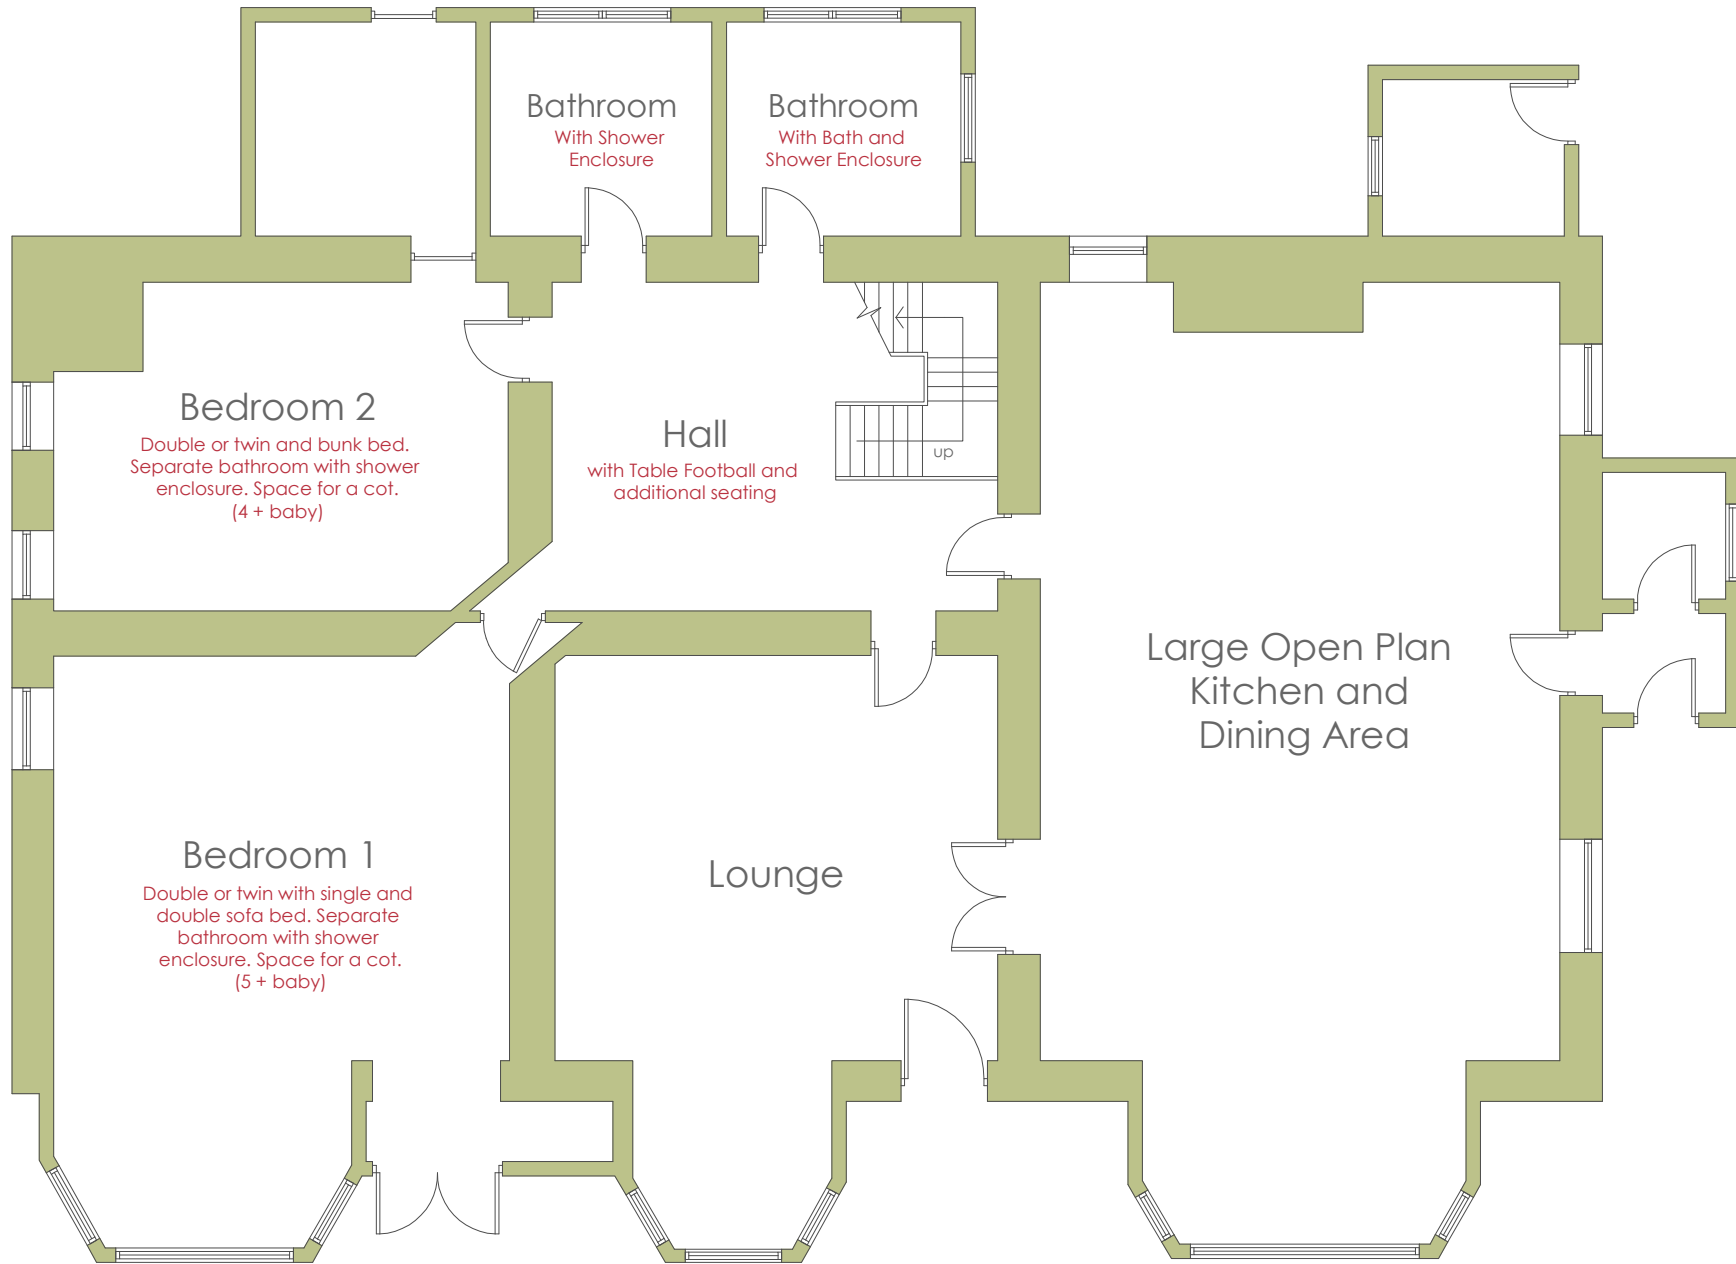

* Please Note: Maximum occupancy is 24 persons with flexible bedding options

Ground Floor

Thornbridge Manor - Great Longstone

• not to scale

PEAK VENUES

* Please Note: Maximum occupancy is 24 persons with flexible bedding options

First Floor

Thornbridge Manor - Great Longstone

● not to scale

PEAK VENUES