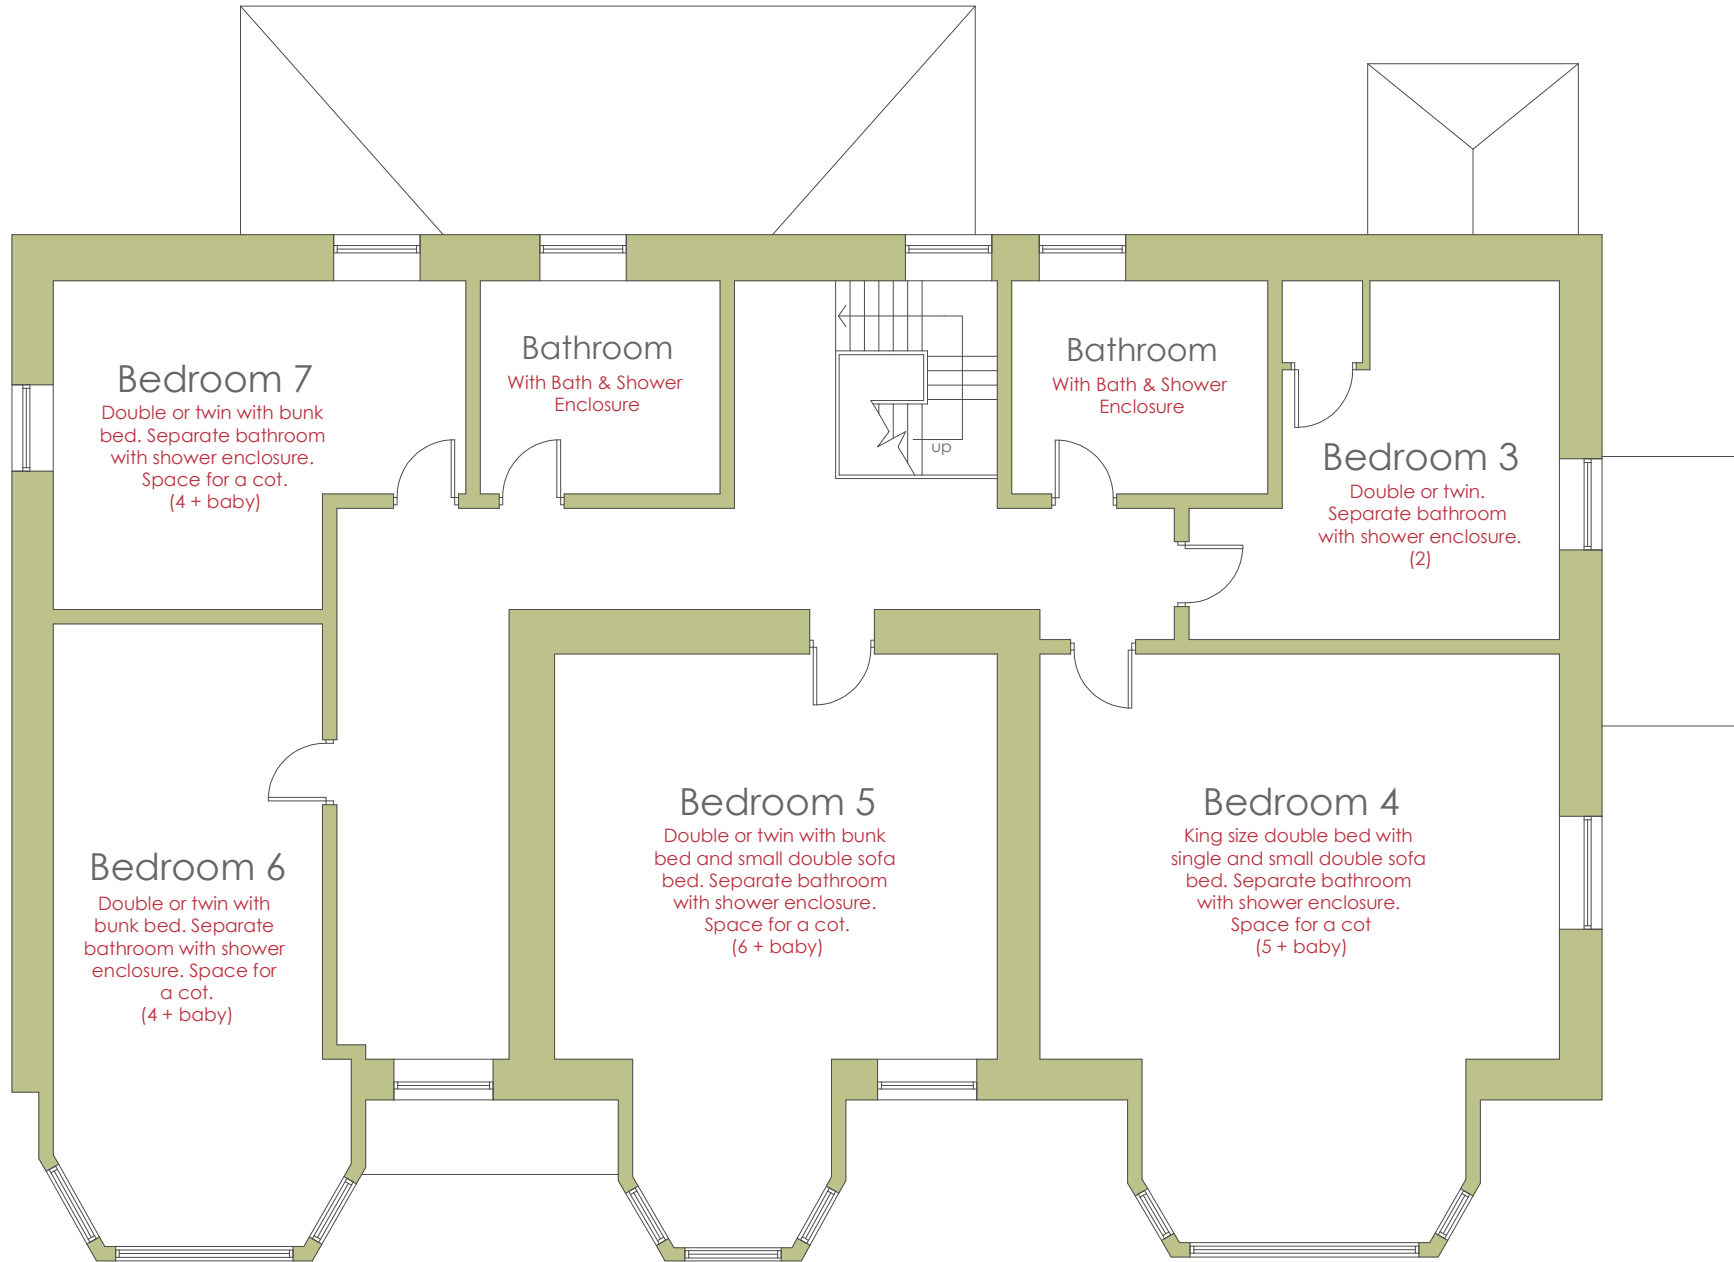

* Please Note: Maximum occupancy is 24 persons with flexible bedding options

Ground Floor

Thornbridge Manor - Great Longstone

• not to scale

PEAK VENUES

* Please Note: Maximum occupancy is 24 persons with flexible bedding options

First Floor

Thornbridge Manor - Great Longstone

● not to scale

PEAK VENUES