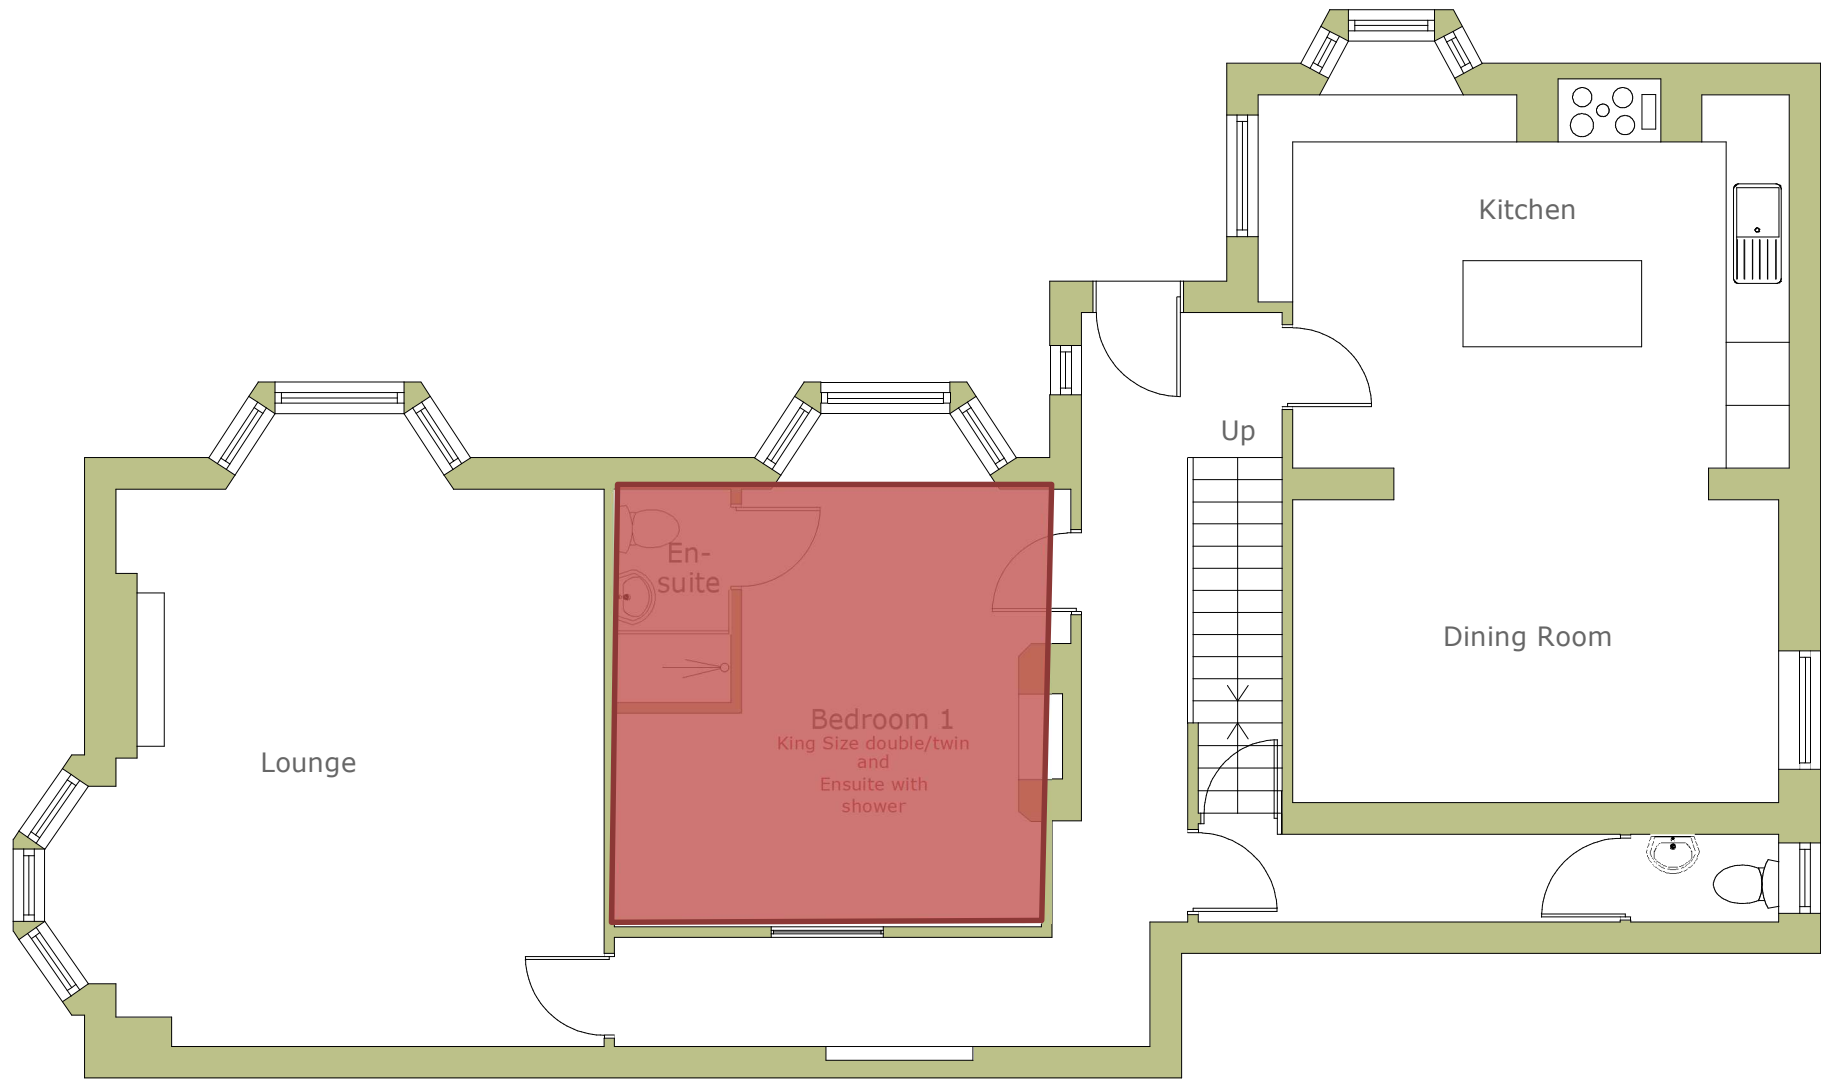

Basement
Priestcliffe

•not to scale

PEAK VENUES

Low Occupancy Floorplan

Priestcliffe Floor Plan for small groups of up to 10. Bedrooms 1, 7, 8 & 9 will be locked. You will have access to all 5 first floor bedrooms and bathrooms.

Ground Floor
Priestcliffe

PEAK VENUES

Second Floor
Priestcliffe