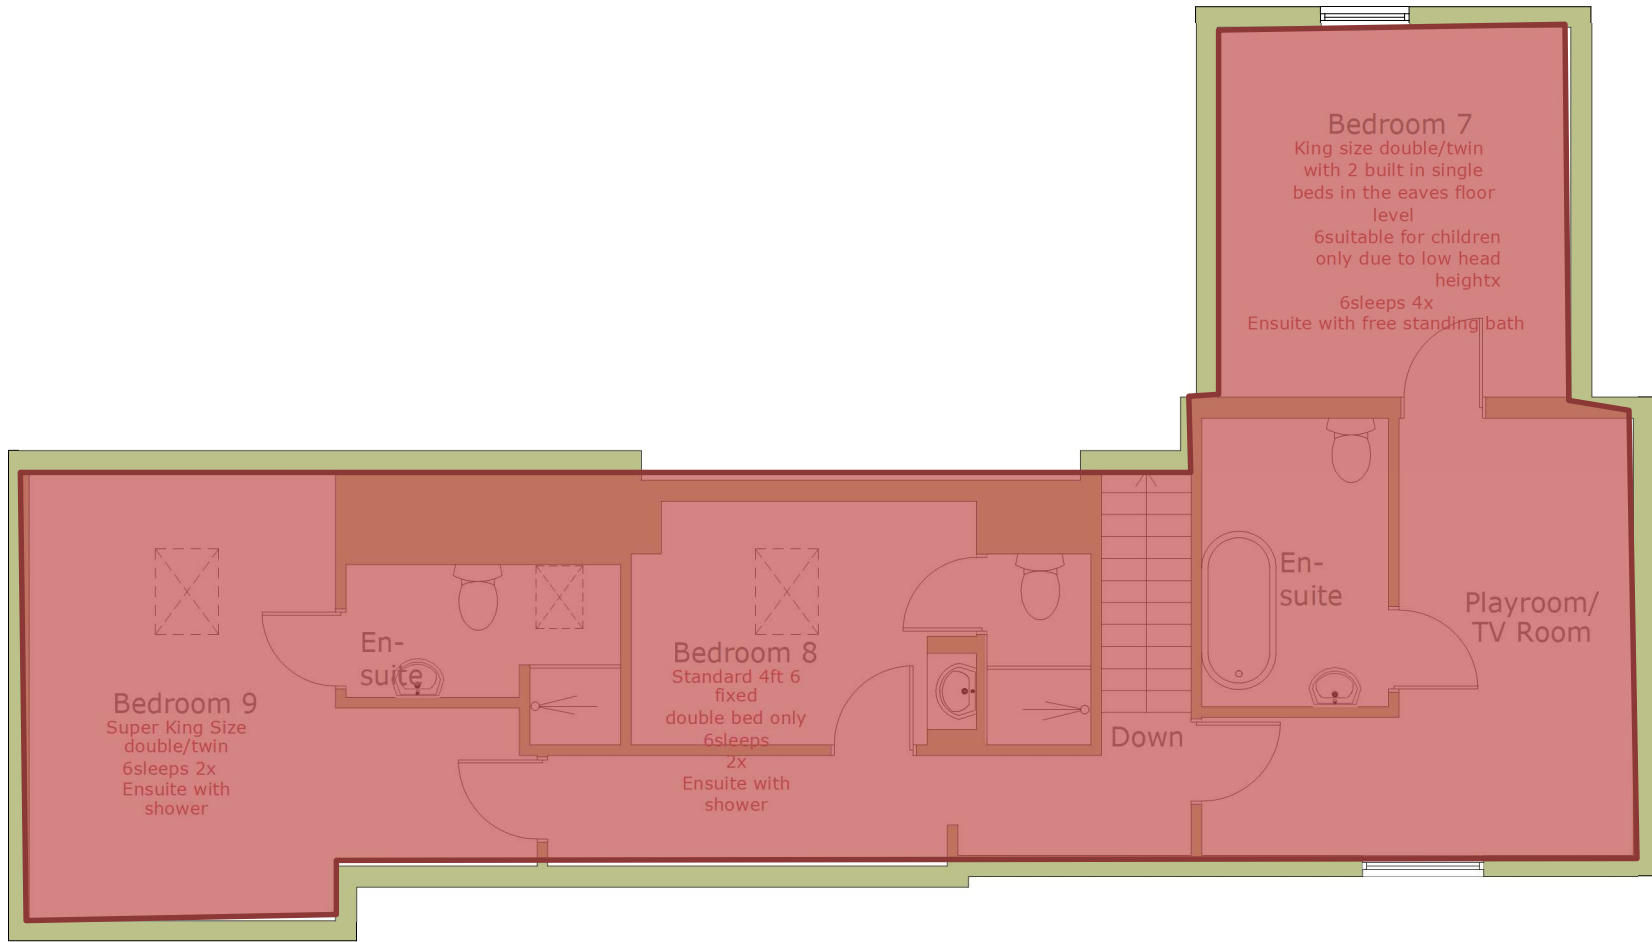

Basement
Priestcliffe

•not to scale

PEAK VENUES

Low Occupancy Floorplan

Priestcliffe Floor Plan for small groups of up to 10. Bedrooms 1, 7, 8 & 9 will be locked. You will have access to all 5 first floor bedrooms and bathrooms.

Ground Floor
Priestcliffe

PEAK VENUES

Second Floor
Priestcliffe