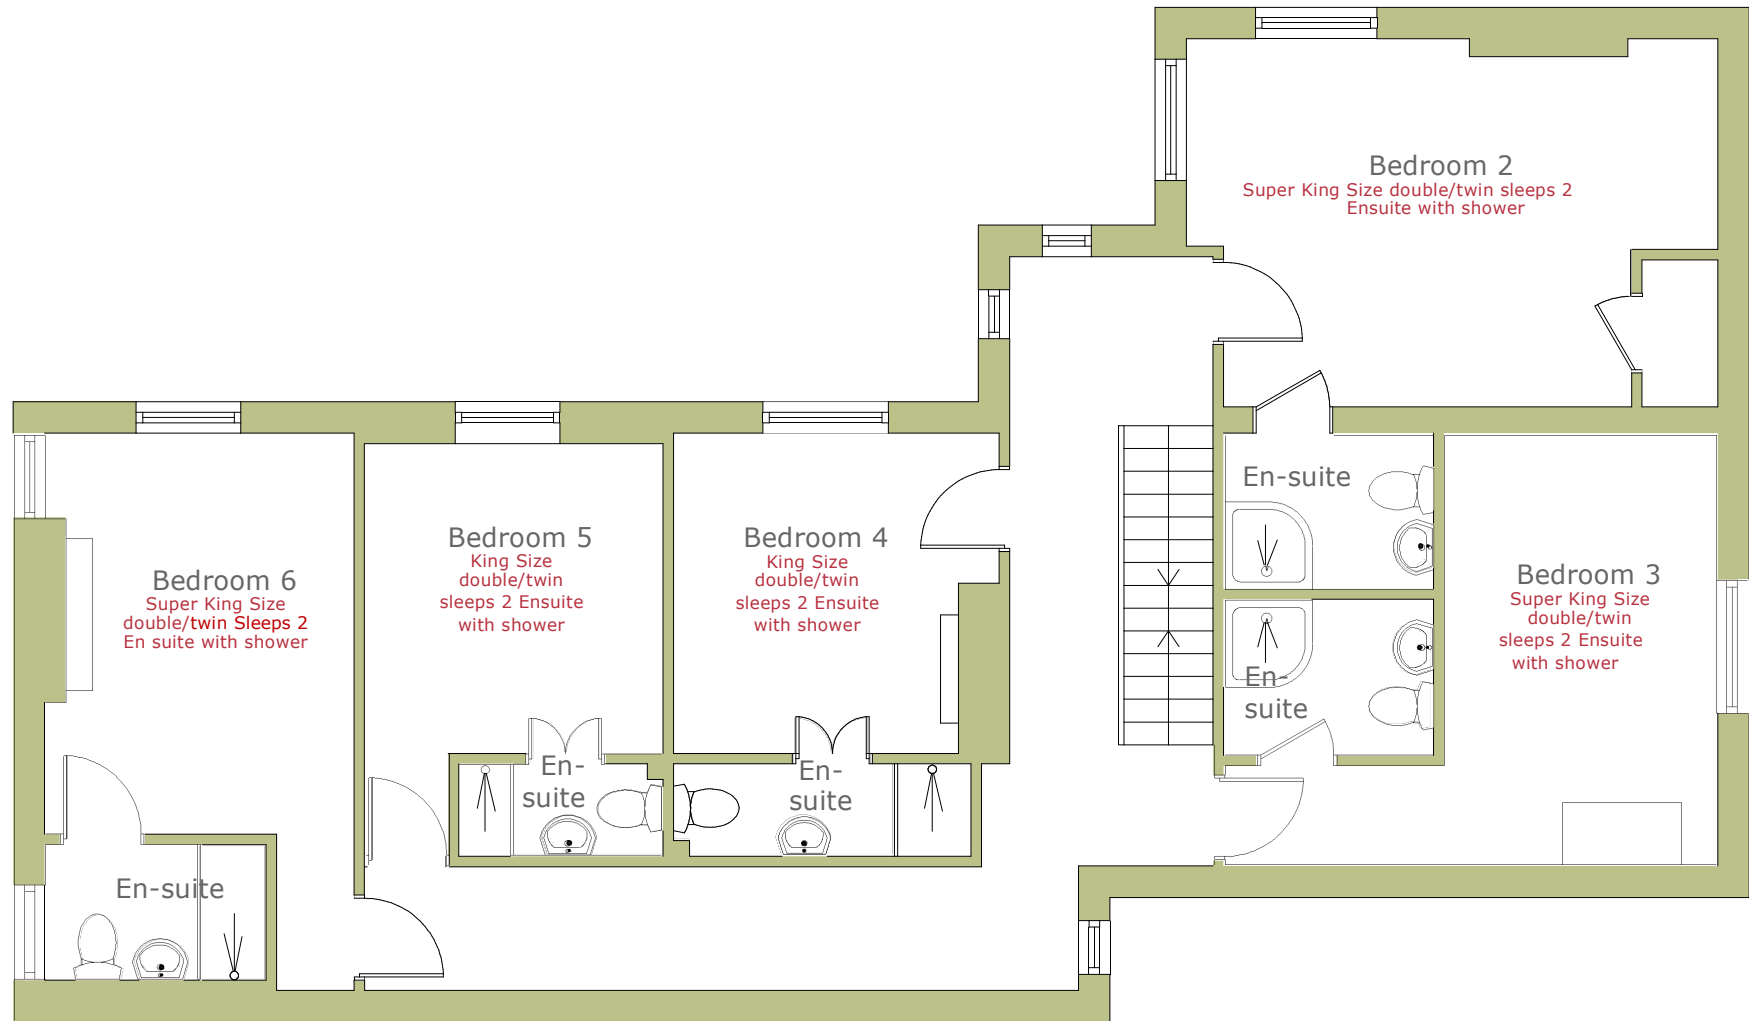

Basement
Priestcliffe

•not to scale

PEAK VENUES

Low Occupancy Floorplan

Priestcliffe Floor Plan for small groups of up to 10. Bedrooms 1, 7, 8 & 9 will be locked. You will have access to all 5 first floor bedrooms and bathrooms.

Ground Floor
Priestcliffe

PEAK VENUES

Second Floor
Priestcliffe