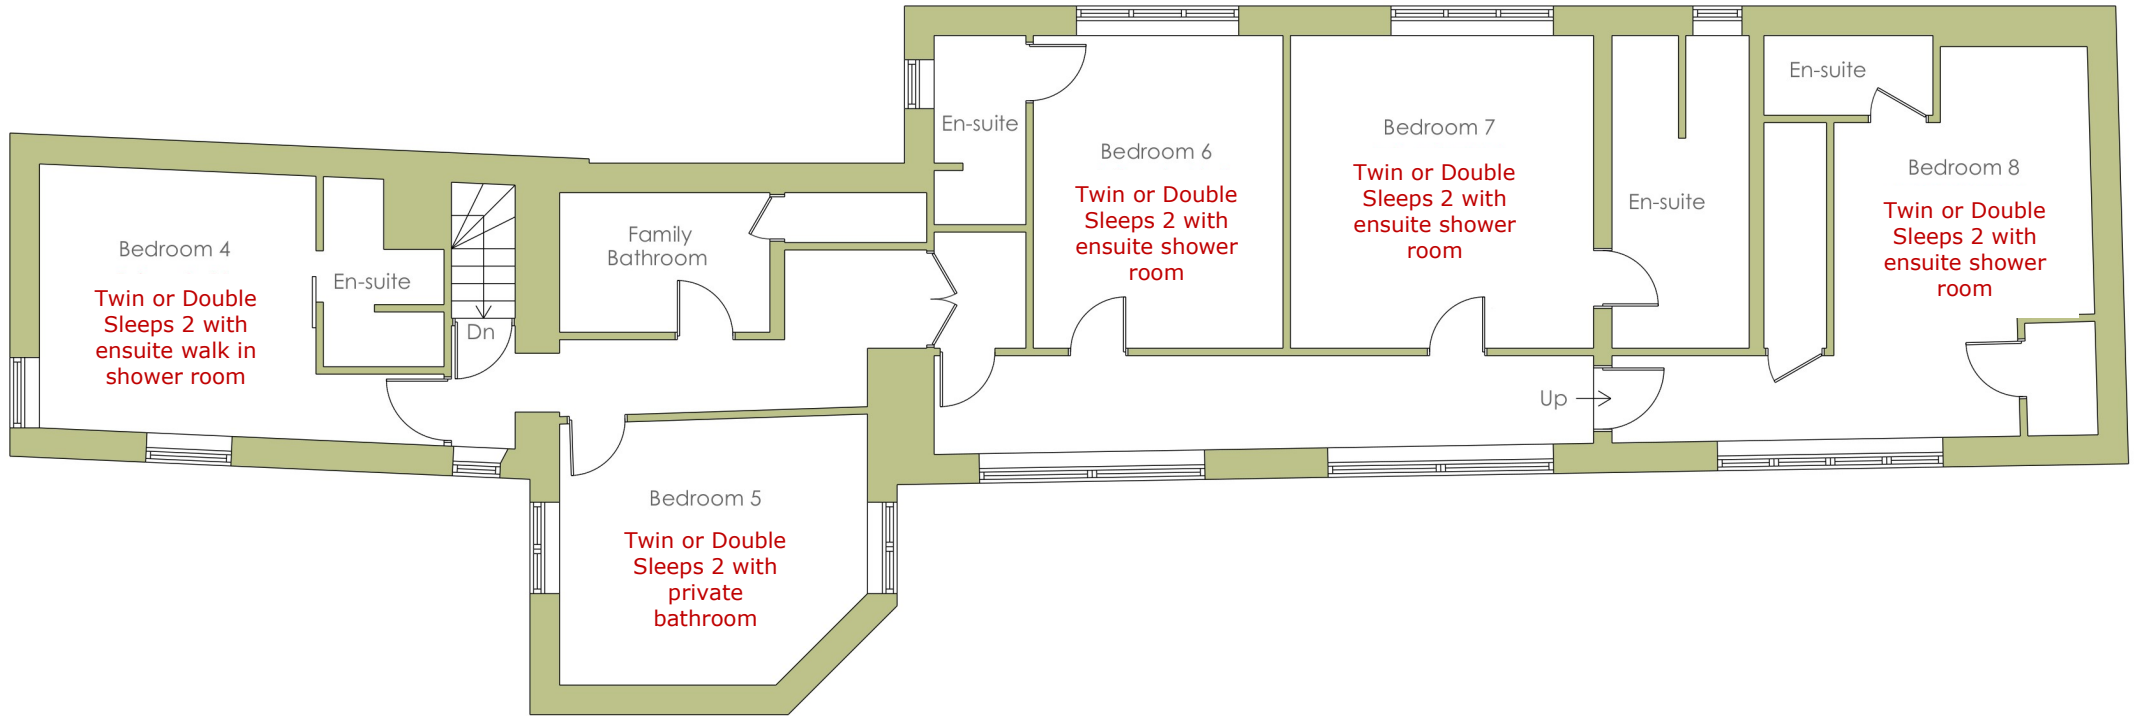

Low Occupancy Floor Plan

For groups of up to 10 guests. Bedroom 1, 2 & 3 will be locked. You will have 5 bedrooms (4 en suite and 1 private bathroom) on the first floor.

Ground Floor
River Cottage

•not to scale

PEAK VENUES

First Floor
River Cottage

•not to scale

PEAK VENUES