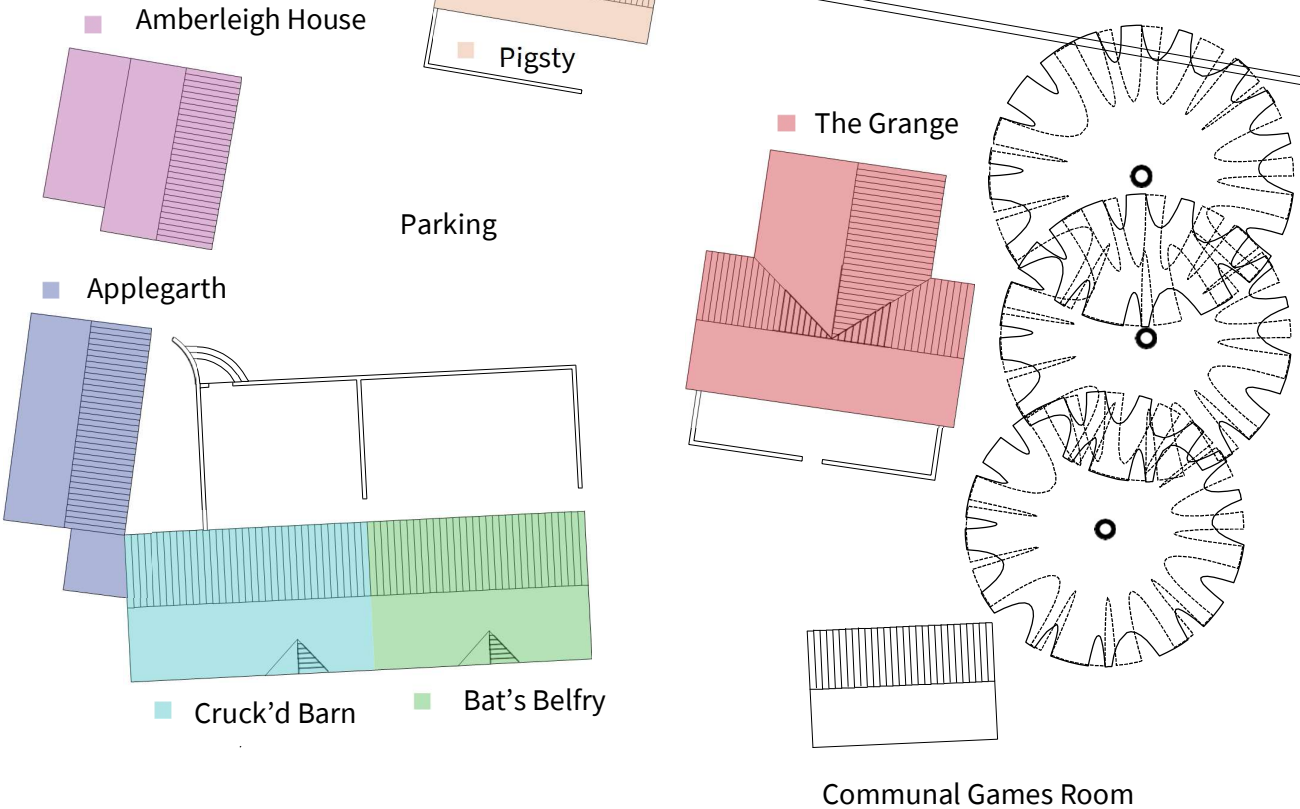

Crucked Barn - Ground Floor

PEAK VENUES

est. 2006

Crucked Barn - First Floor

PEAK VENUES

est. 2006

Hurdlow Grange

Site Plan

*not to scale

PEAK VENUES

est. 2006