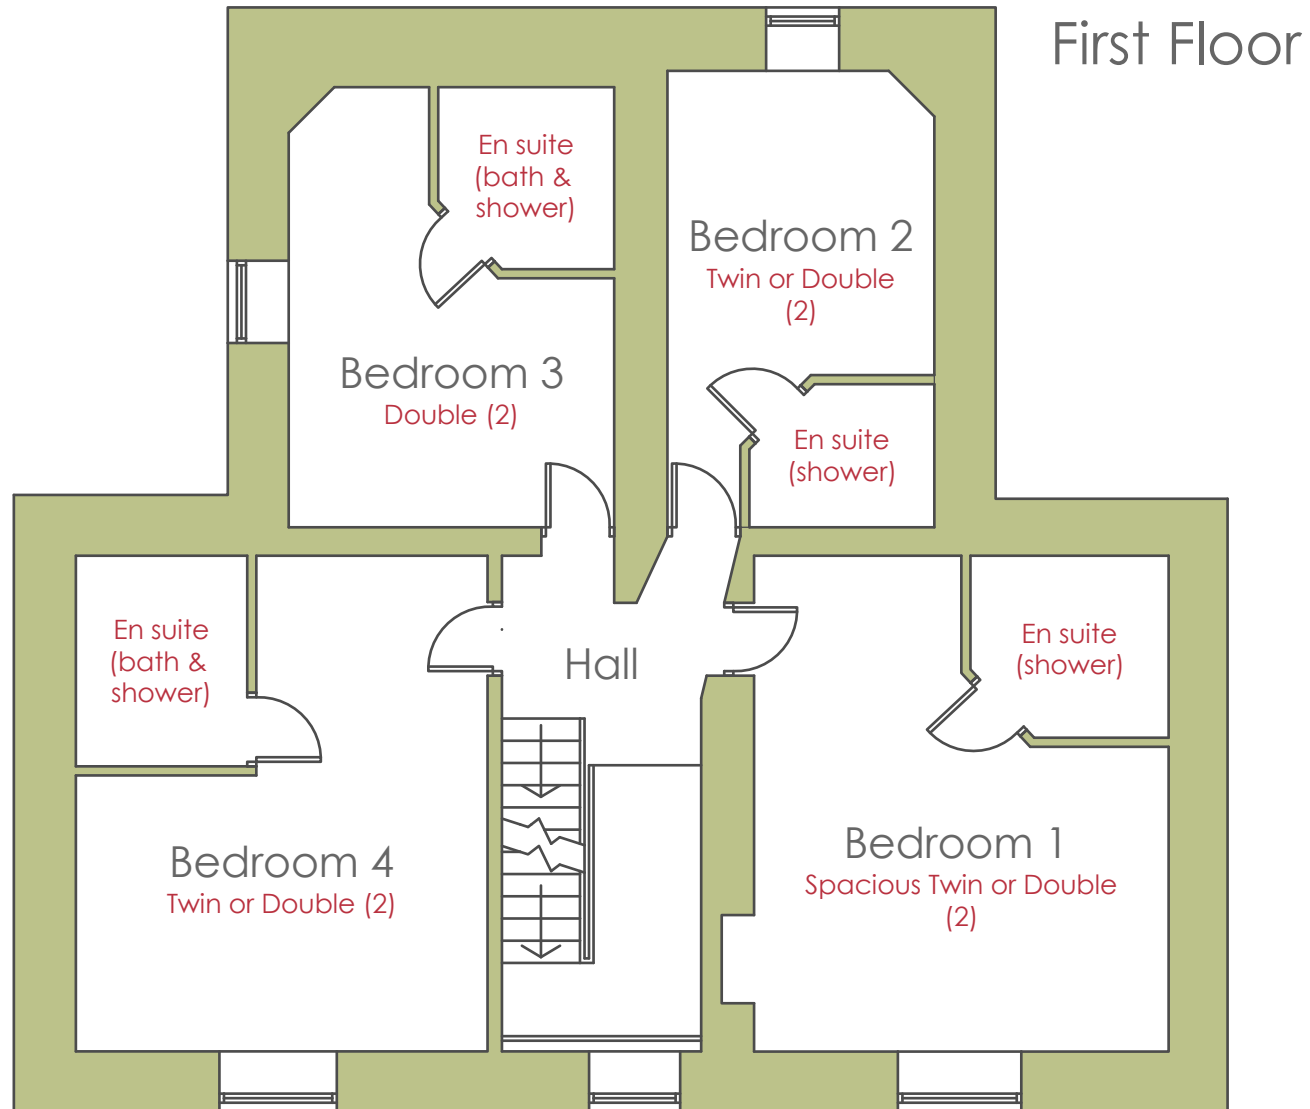

• not to scale

The Grange - Hurdlow Grange

PEAK VENUES

• not to scale

The Grange - Hurdlow Grange

PEAK VENUES

Top Floor

En suite  
(bath)

Bedroom 6  
Large Twin or Double  
(2)

En suite  
(bath)

Bedroom 7  
Twin (2), more  
compact, ideal for  
children & singles

Hall

Bedroom 5  
Twin (2), more  
compact, ideal for  
children & singles

En suite  
(bath)

• not to scale

The Grange - Hurdlow Grange

PEAK VENUES