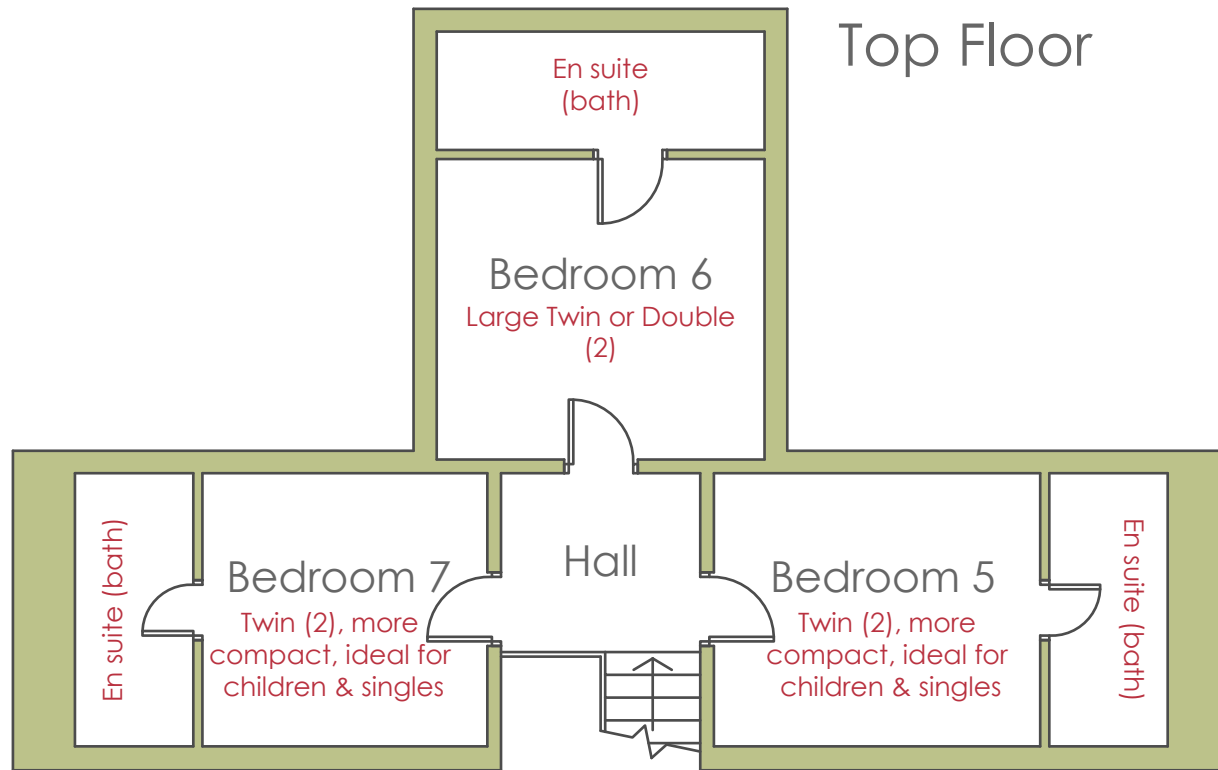

• not to scale

The Grange - Hurdlow Grange

PEAK VENUES

• not to scale

The Grange - Hurdlow Grange

PEAK VENUES

Top Floor

En suite  
(bath)

Bedroom 6  
Large Twin or Double  
(2)

En suite  
(bath)

Bedroom 7  
Twin (2), more  
compact, ideal for  
children & singles

Hall

Bedroom 5  
Twin (2), more  
compact, ideal for  
children & singles

En suite  
(bath)

• not to scale

The Grange - Hurdlow Grange

PEAK VENUES