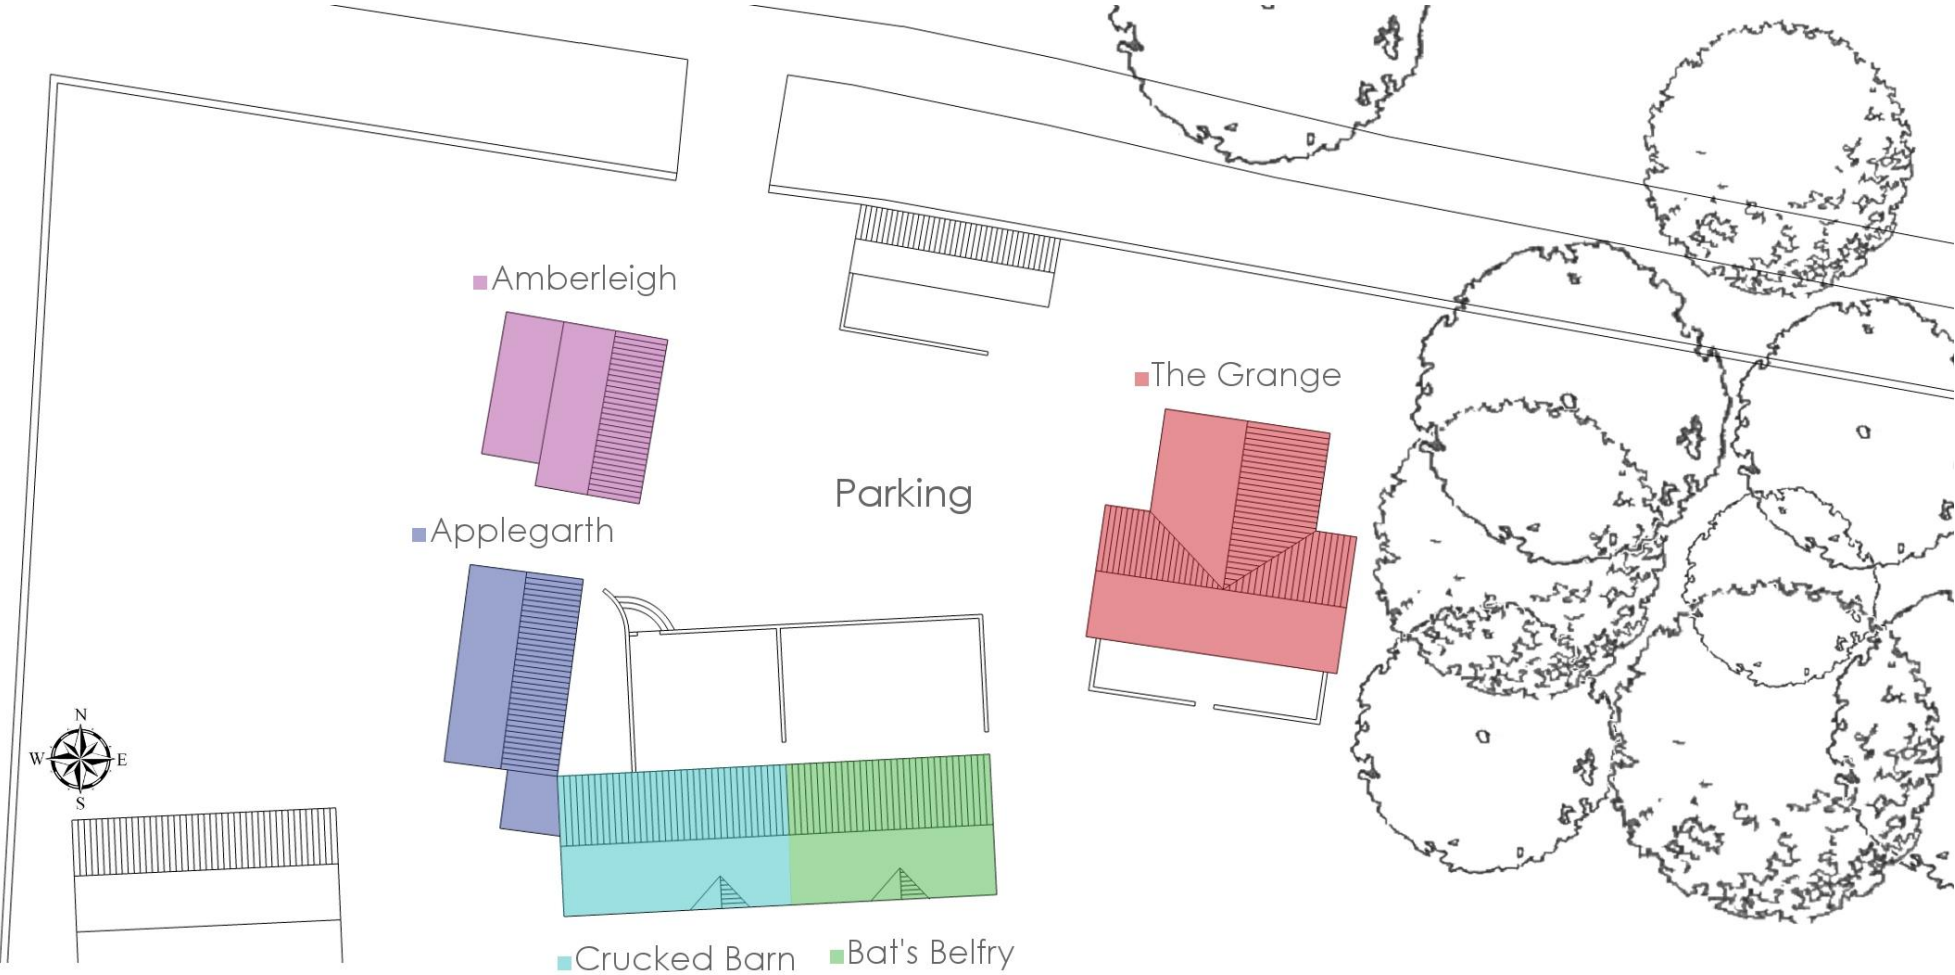

• not to scale

The Grange - Hurdlow Grange

PEAK VENUES

• not to scale

The Grange - Hurdlow Grange

PEAK VENUES

Top Floor

En suite  
(bath)

Bedroom 6  
Large Twin or Double  
(2)

En suite  
(bath)

Bedroom 7  
Twin (2), more  
compact, ideal for  
children & singles

Hall

Bedroom 5  
Twin (2), more  
compact, ideal for  
children & singles

En suite  
(bath)

• not to scale

The Grange - Hurdlow Grange

PEAK VENUES

# Hurdlow Grange – Site Plan

• Not to scale