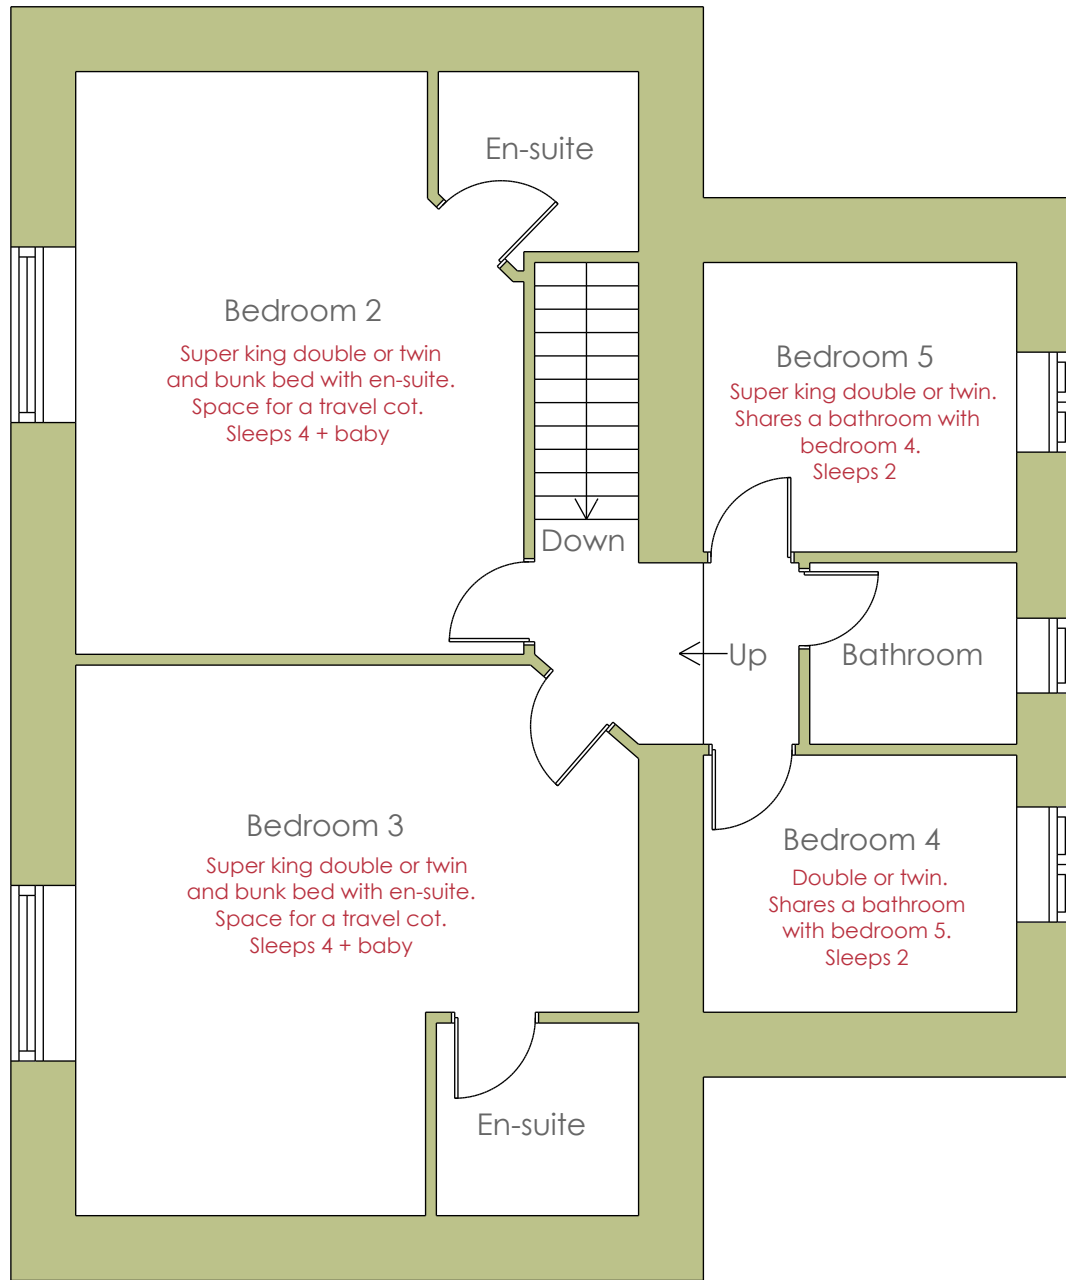

## Under Ground Floor Star House

Maximum occupancy is up to 20 adults and up to 26 guests  
if there are children in your group, there are more beds to offer guests flexibility with bedroom arrangements.

# PEAK VENUES

## Ground Floor Star House

Maximum occupancy is up to 20 adults and up to 26 guests  
if there are children in your group, there are more beds to offer guests flexibility with bedroom arrangements.

•not to scale

# PEAK VENUES

First Floor  
**Star House**

Maximum occupancy is up to 20 adults and up to 26 guests  
 if there are children in your group, there are more beds to offer guests flexibility with bedroom arrangements.