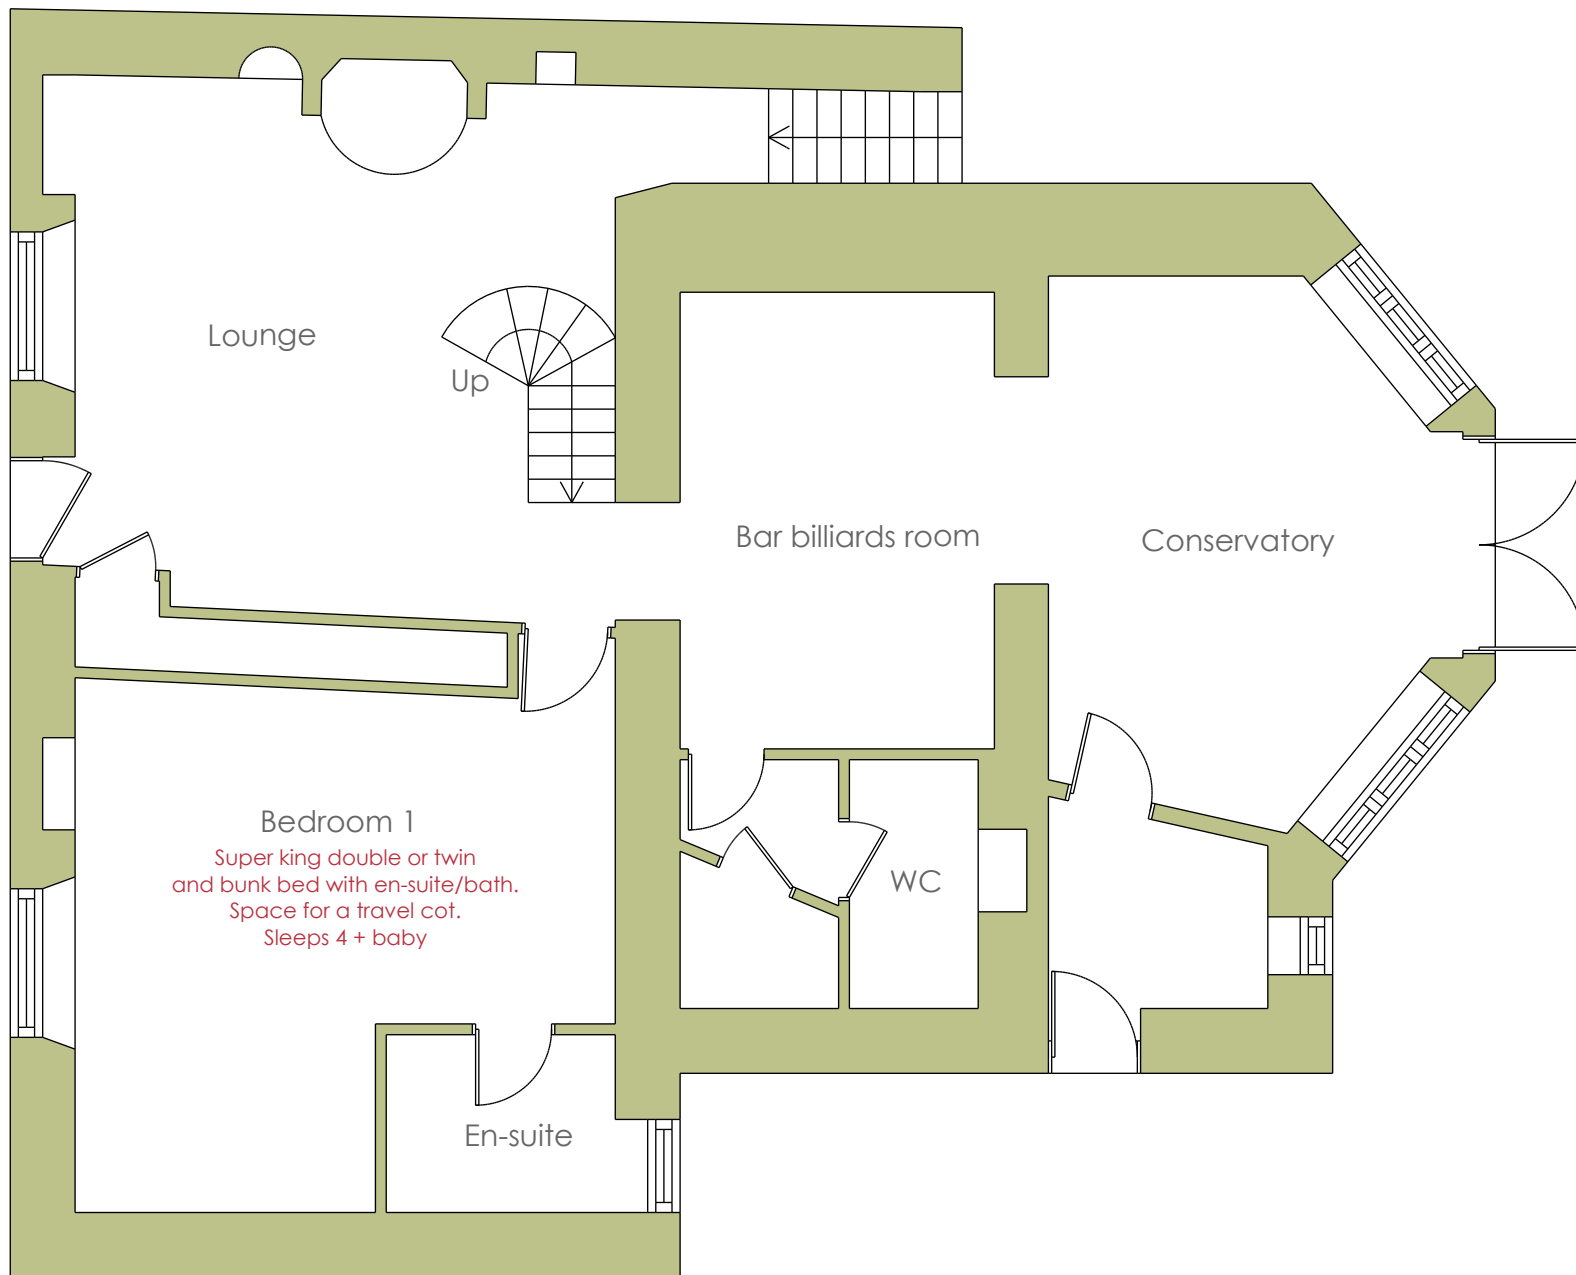

## Under Ground Floor Star House

Maximum occupancy is up to 20 adults and up to 26 guests  
if there are children in your group, there are more beds to offer guests flexibility with bedroom arrangements.

•not to scale

## Ground Floor Star House

Maximum occupancy is up to 20 adults and up to 26 guests  
if there are children in your group, there are more beds to offer guests flexibility with bedroom arrangements.

•not to scale

# PEAK VENUES

First Floor  
**Star House**

Maximum occupancy is up to 20 adults and up to 26 guests  
 if there are children in your group, there are more beds to offer guests flexibility with bedroom arrangements.