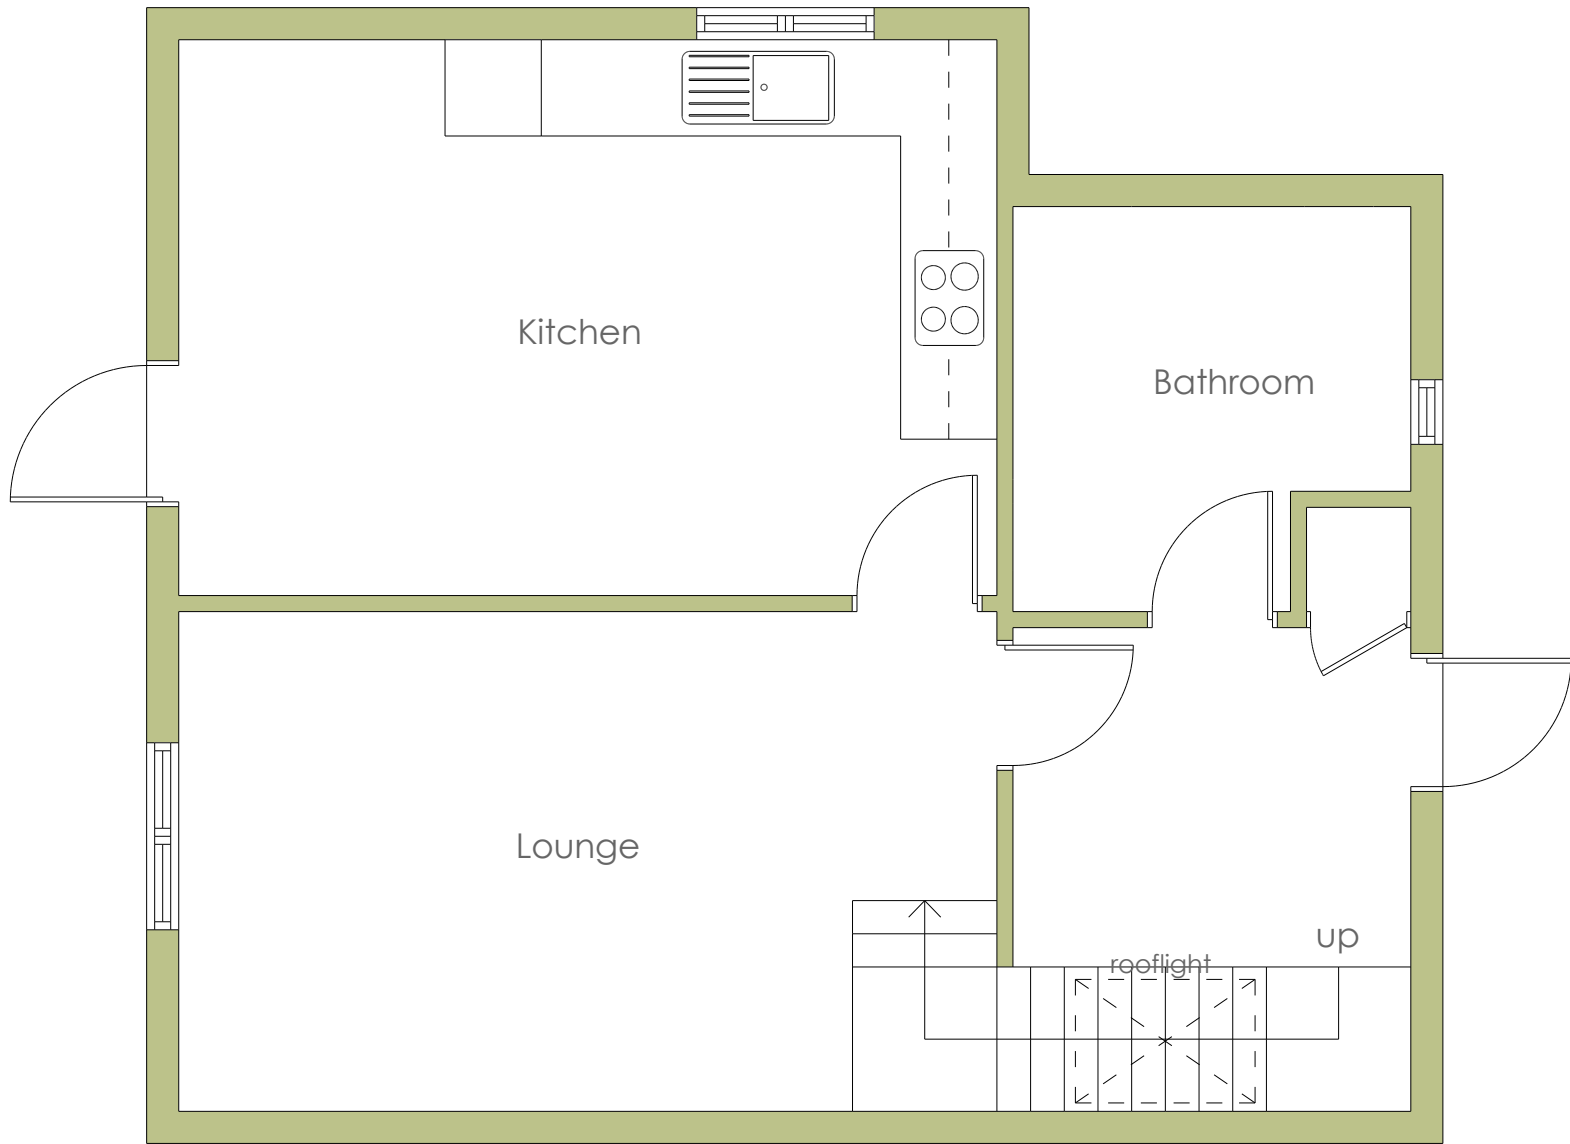

## Under Ground Floor Star House

Maximum occupancy is up to 20 adults and up to 26 guests  
if there are children in your group, there are more beds to offer guests flexibility with bedroom arrangements.

## Ground Floor Star House

Maximum occupancy is up to 20 adults and up to 26 guests  
if there are children in your group, there are more beds to offer guests flexibility with bedroom arrangements.

•not to scale

# PEAK VENUES

First Floor  
**Star House**

Maximum occupancy is up to 20 adults and up to 26 guests  
 if there are children in your group, there are more beds to offer guests flexibility with bedroom arrangements.

•not to scale

**PEAK VENUES**

Ground Floor  
Star Barn

•not to scale

PEAK VENUES

Ground Floor  
Slaters Cottage

•not to scale

PEAK VENUES