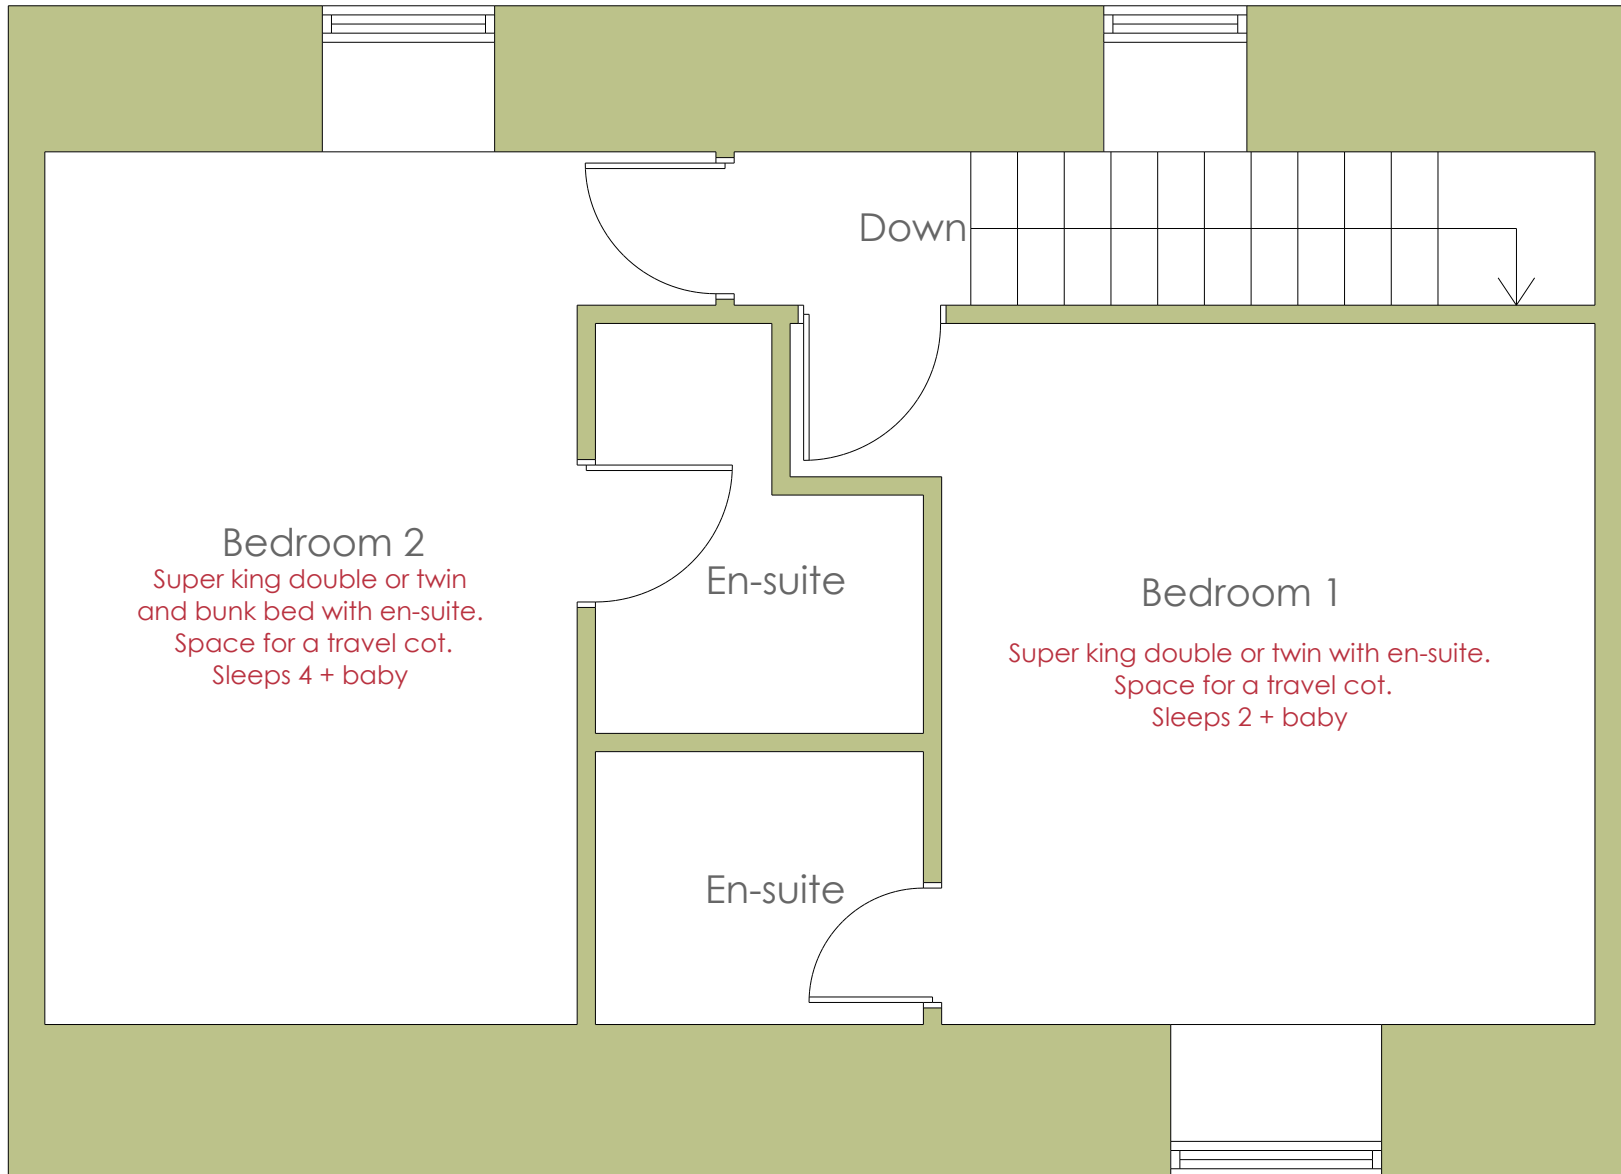

## Under Ground Floor Star House

Maximum occupancy is up to 20 adults and up to 26 guests  
if there are children in your group, there are more beds to offer guests flexibility with bedroom arrangements.

## Ground Floor Star House

Maximum occupancy is up to 20 adults and up to 26 guests  
if there are children in your group, there are more beds to offer guests flexibility with bedroom arrangements.

•not to scale

# PEAK VENUES

First Floor  
**Star House**

Maximum occupancy is up to 20 adults and up to 26 guests  
 if there are children in your group, there are more beds to offer guests flexibility with bedroom arrangements.

•not to scale

**PEAK VENUES**

Ground Floor  
Star Barn

•not to scale

PEAK VENUES

Ground Floor  
Slaters Cottage

•not to scale

PEAK VENUES